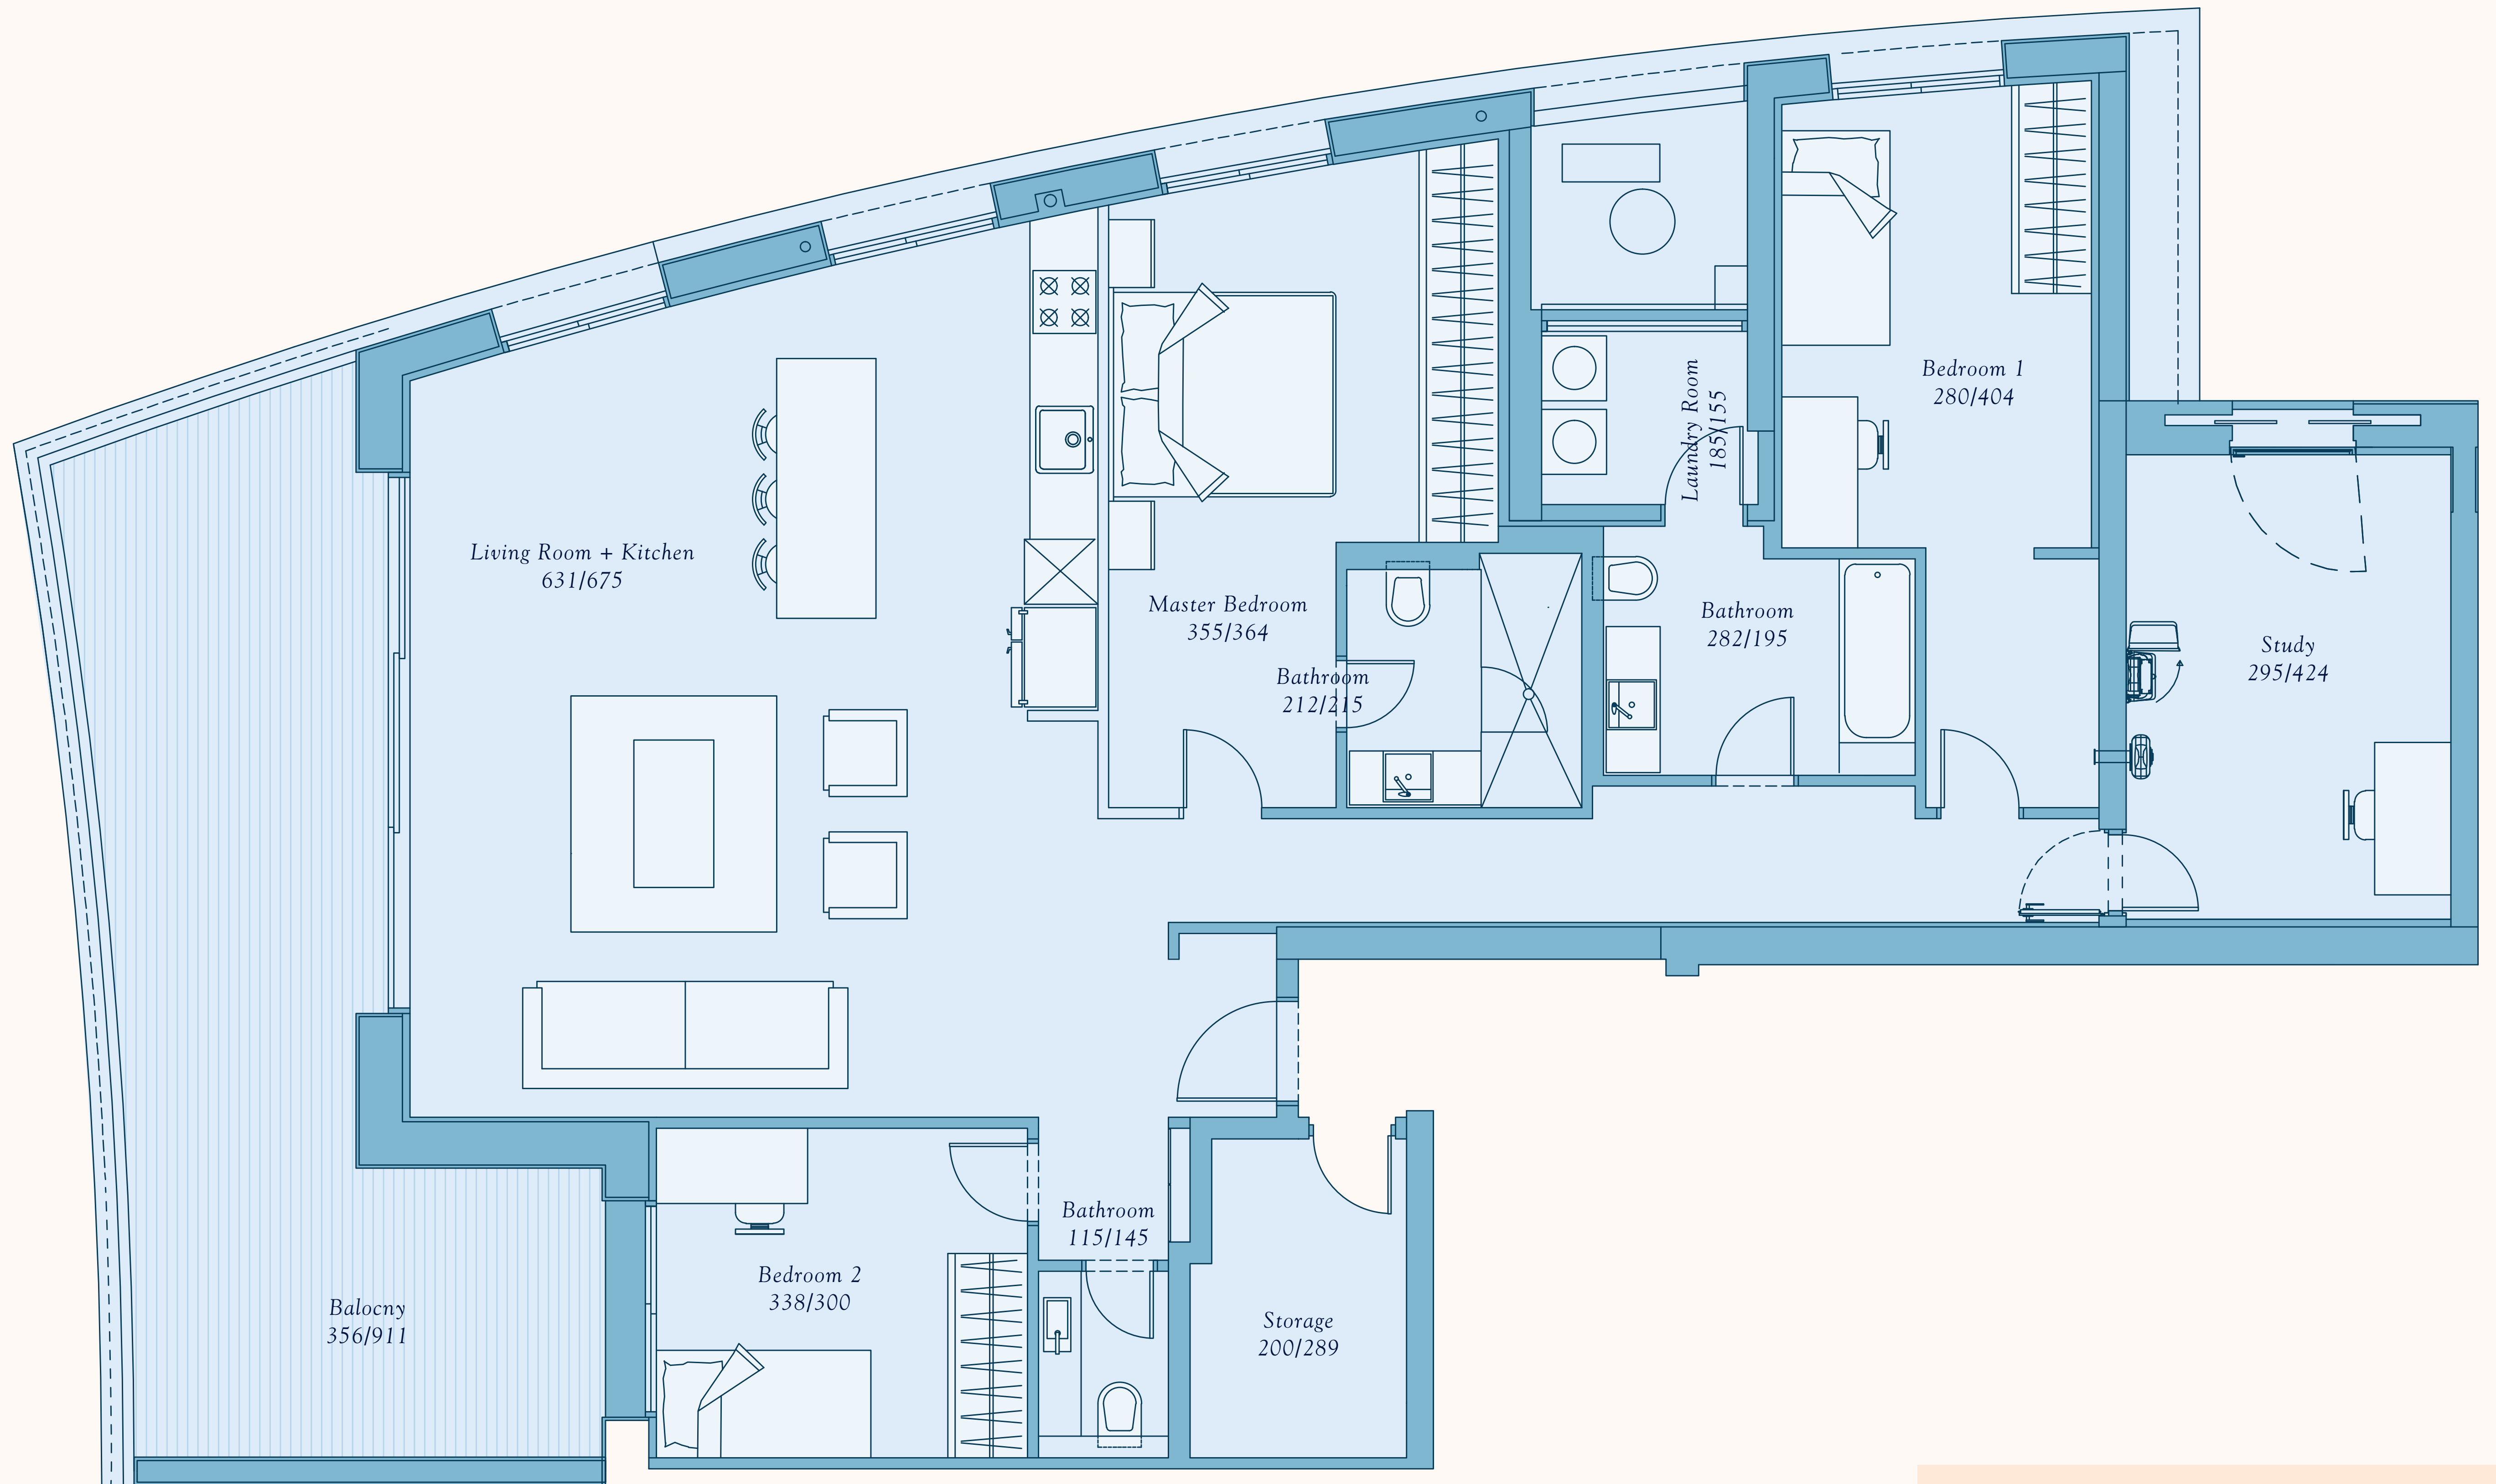

MINI PENTHOUSE
Building 2

NW
View

5
Rooms Apartment
162 sqm

Floor
25
Type 3

Notes