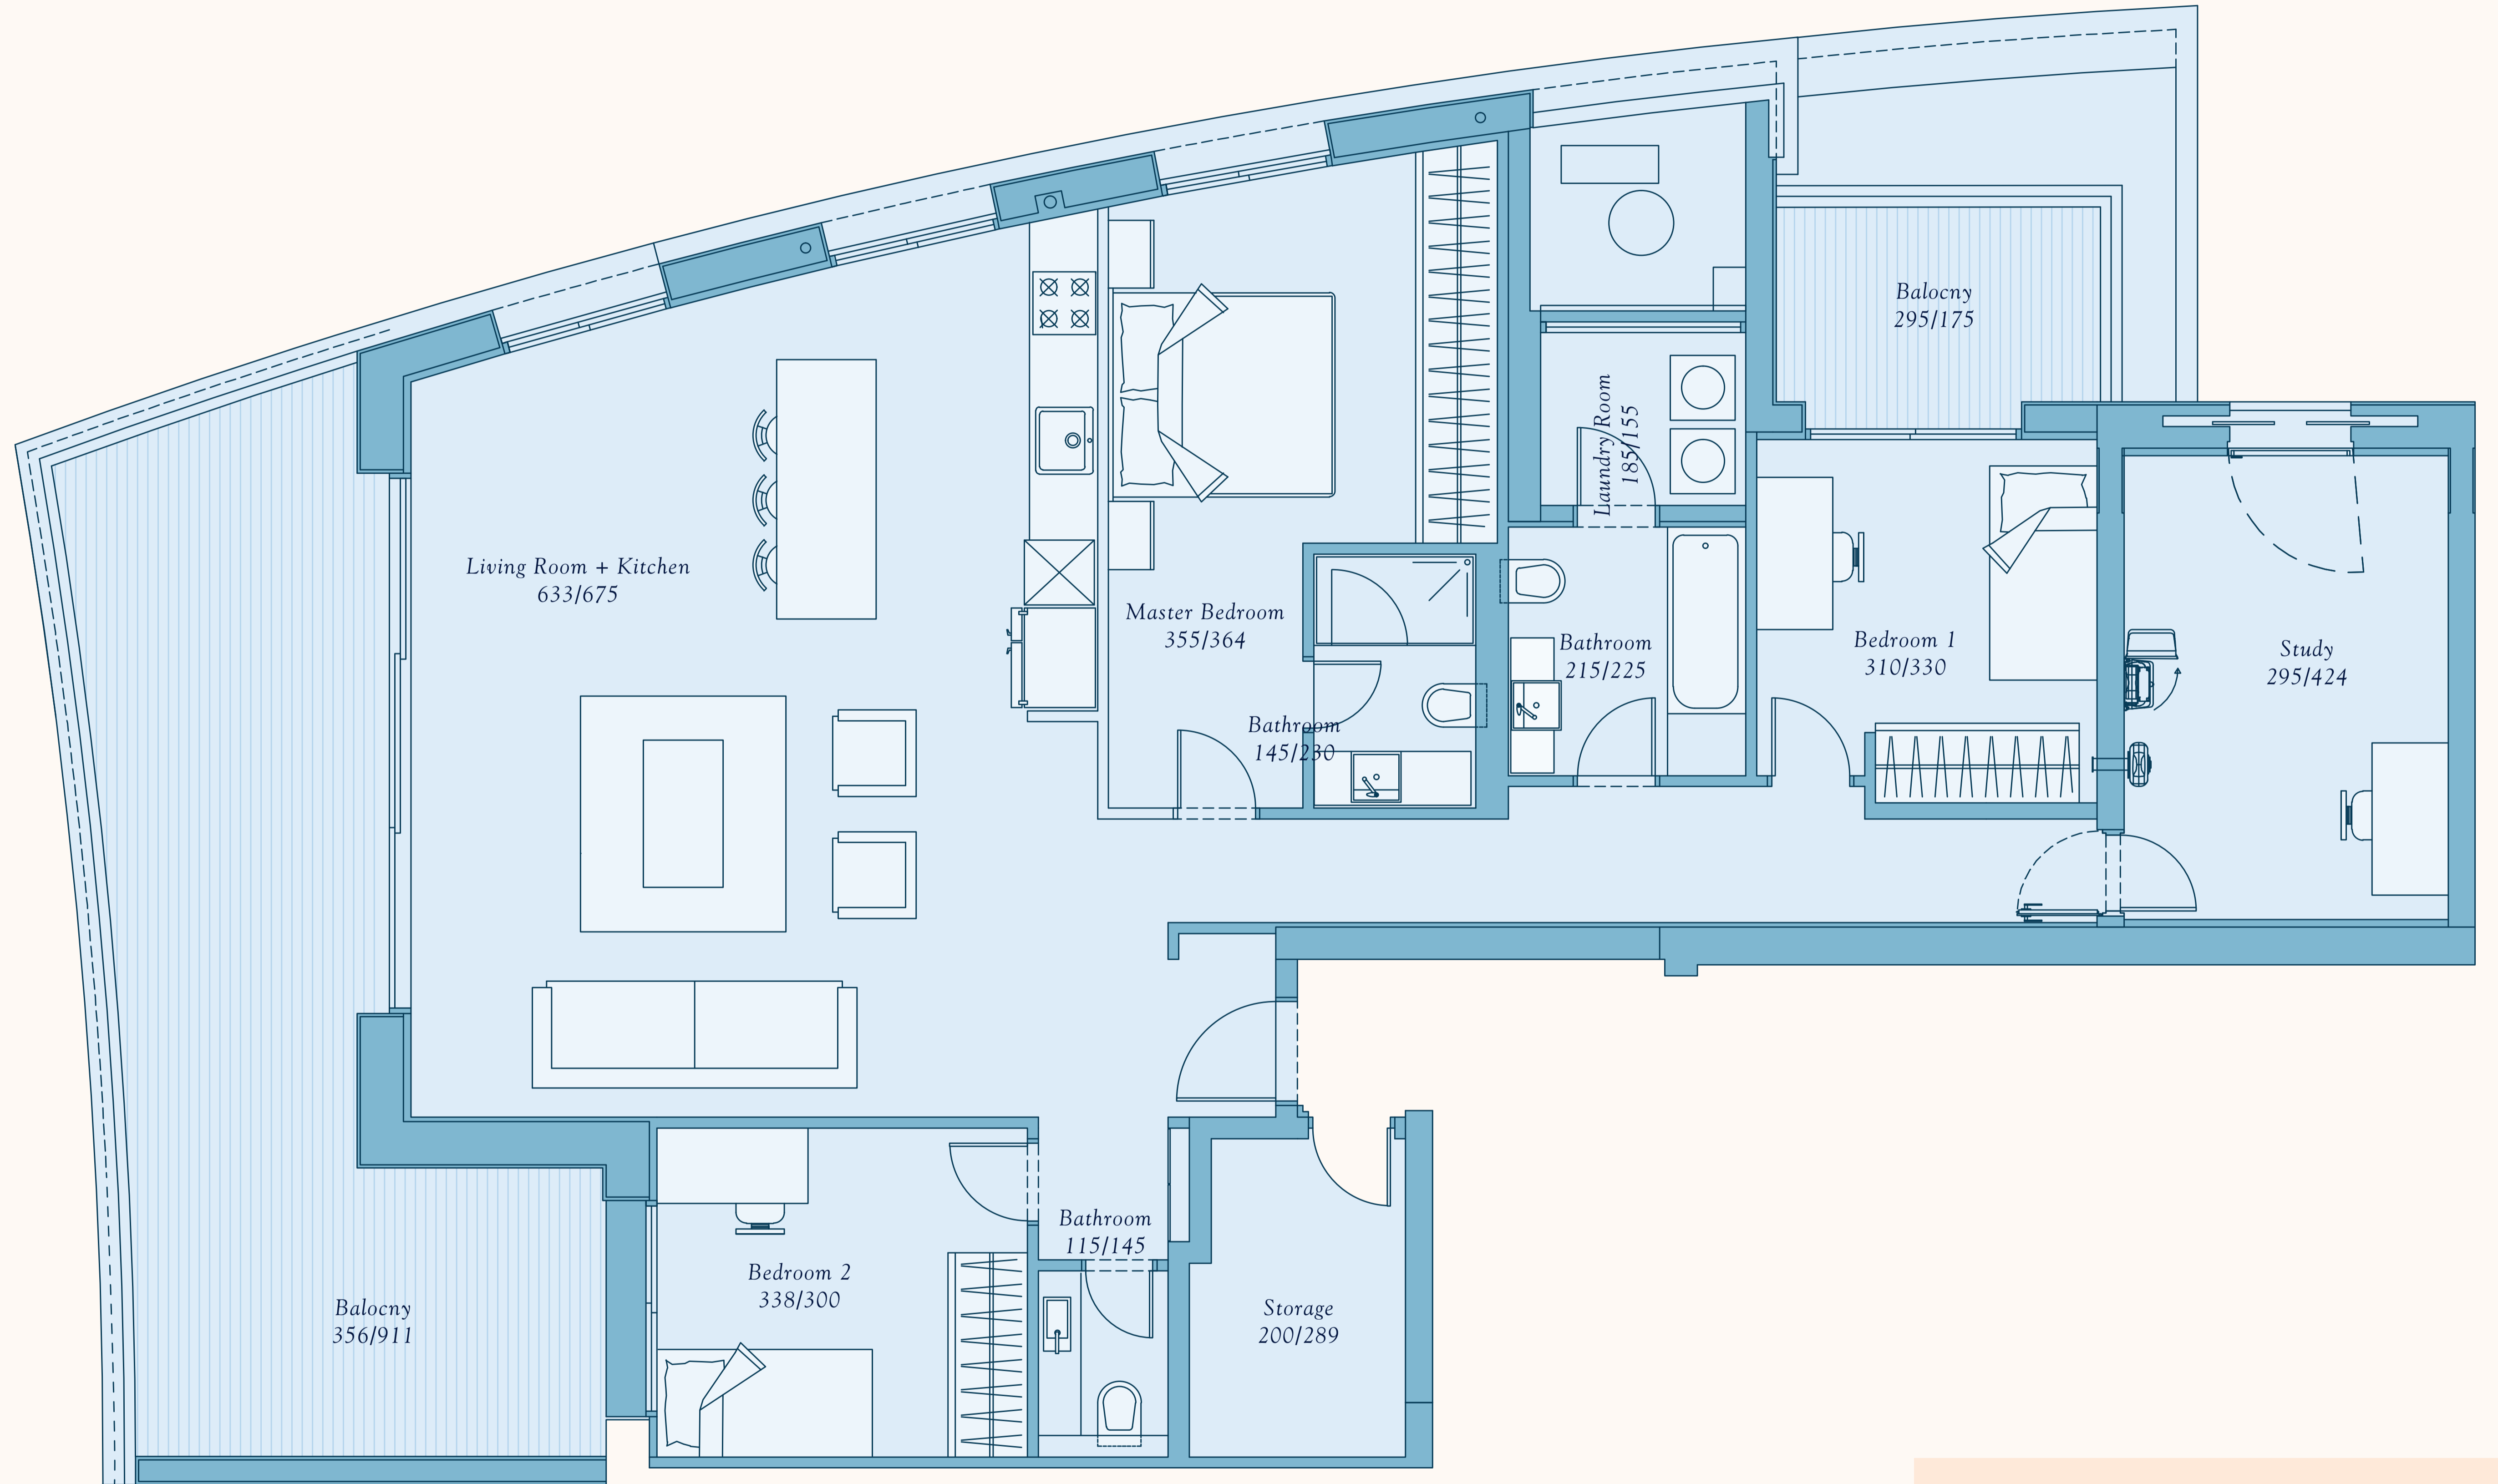

MINI PENTHOUSE
Building 2

NW
View

5
Rooms Apartment
153 sqm

Floor
26
Type 3

Notes