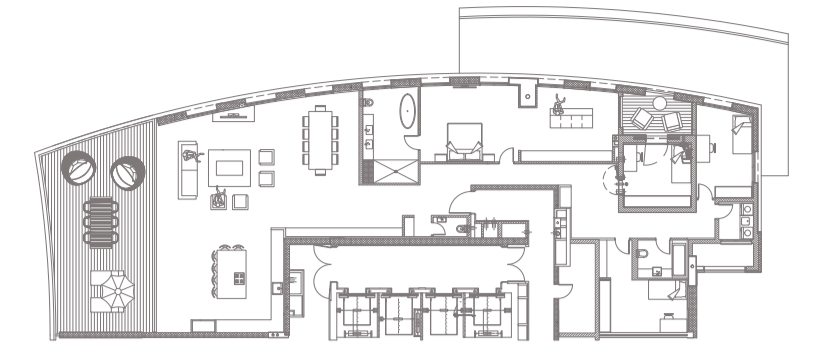

NW

Mediterranean Sea

SW