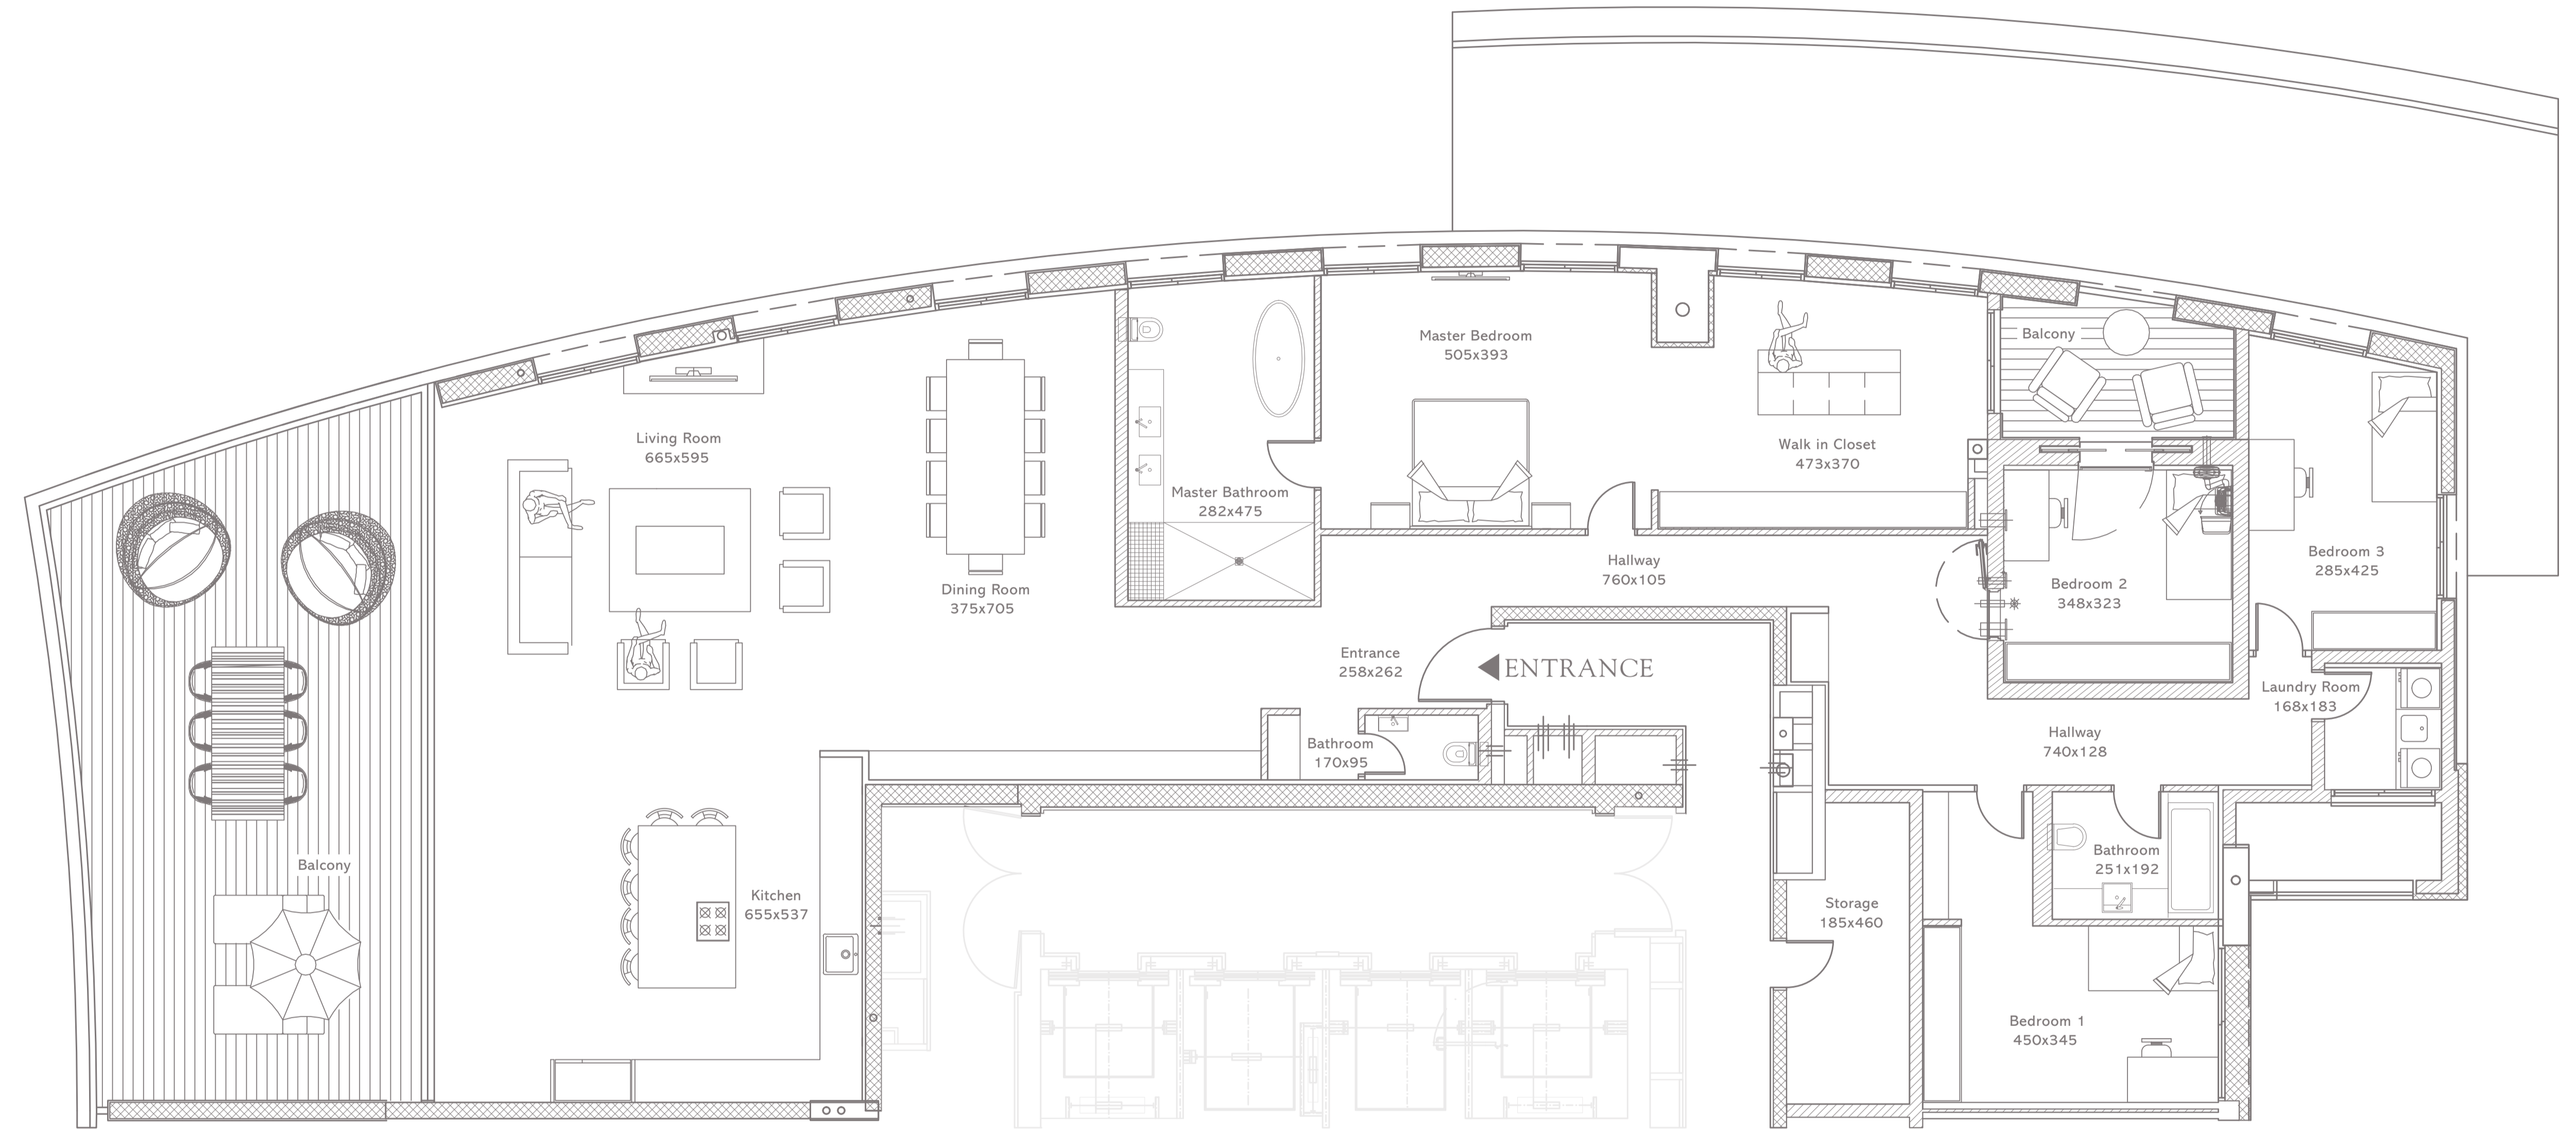

NW

Mediterranean Sea

SW

FLOOR 35B

Apartment 282 Sqm
Large Balcony 54 Sqm
Small Balcony 8 Sqm

THE
PENTHOUSE
Series

LAGOON
SOUTH BEACH