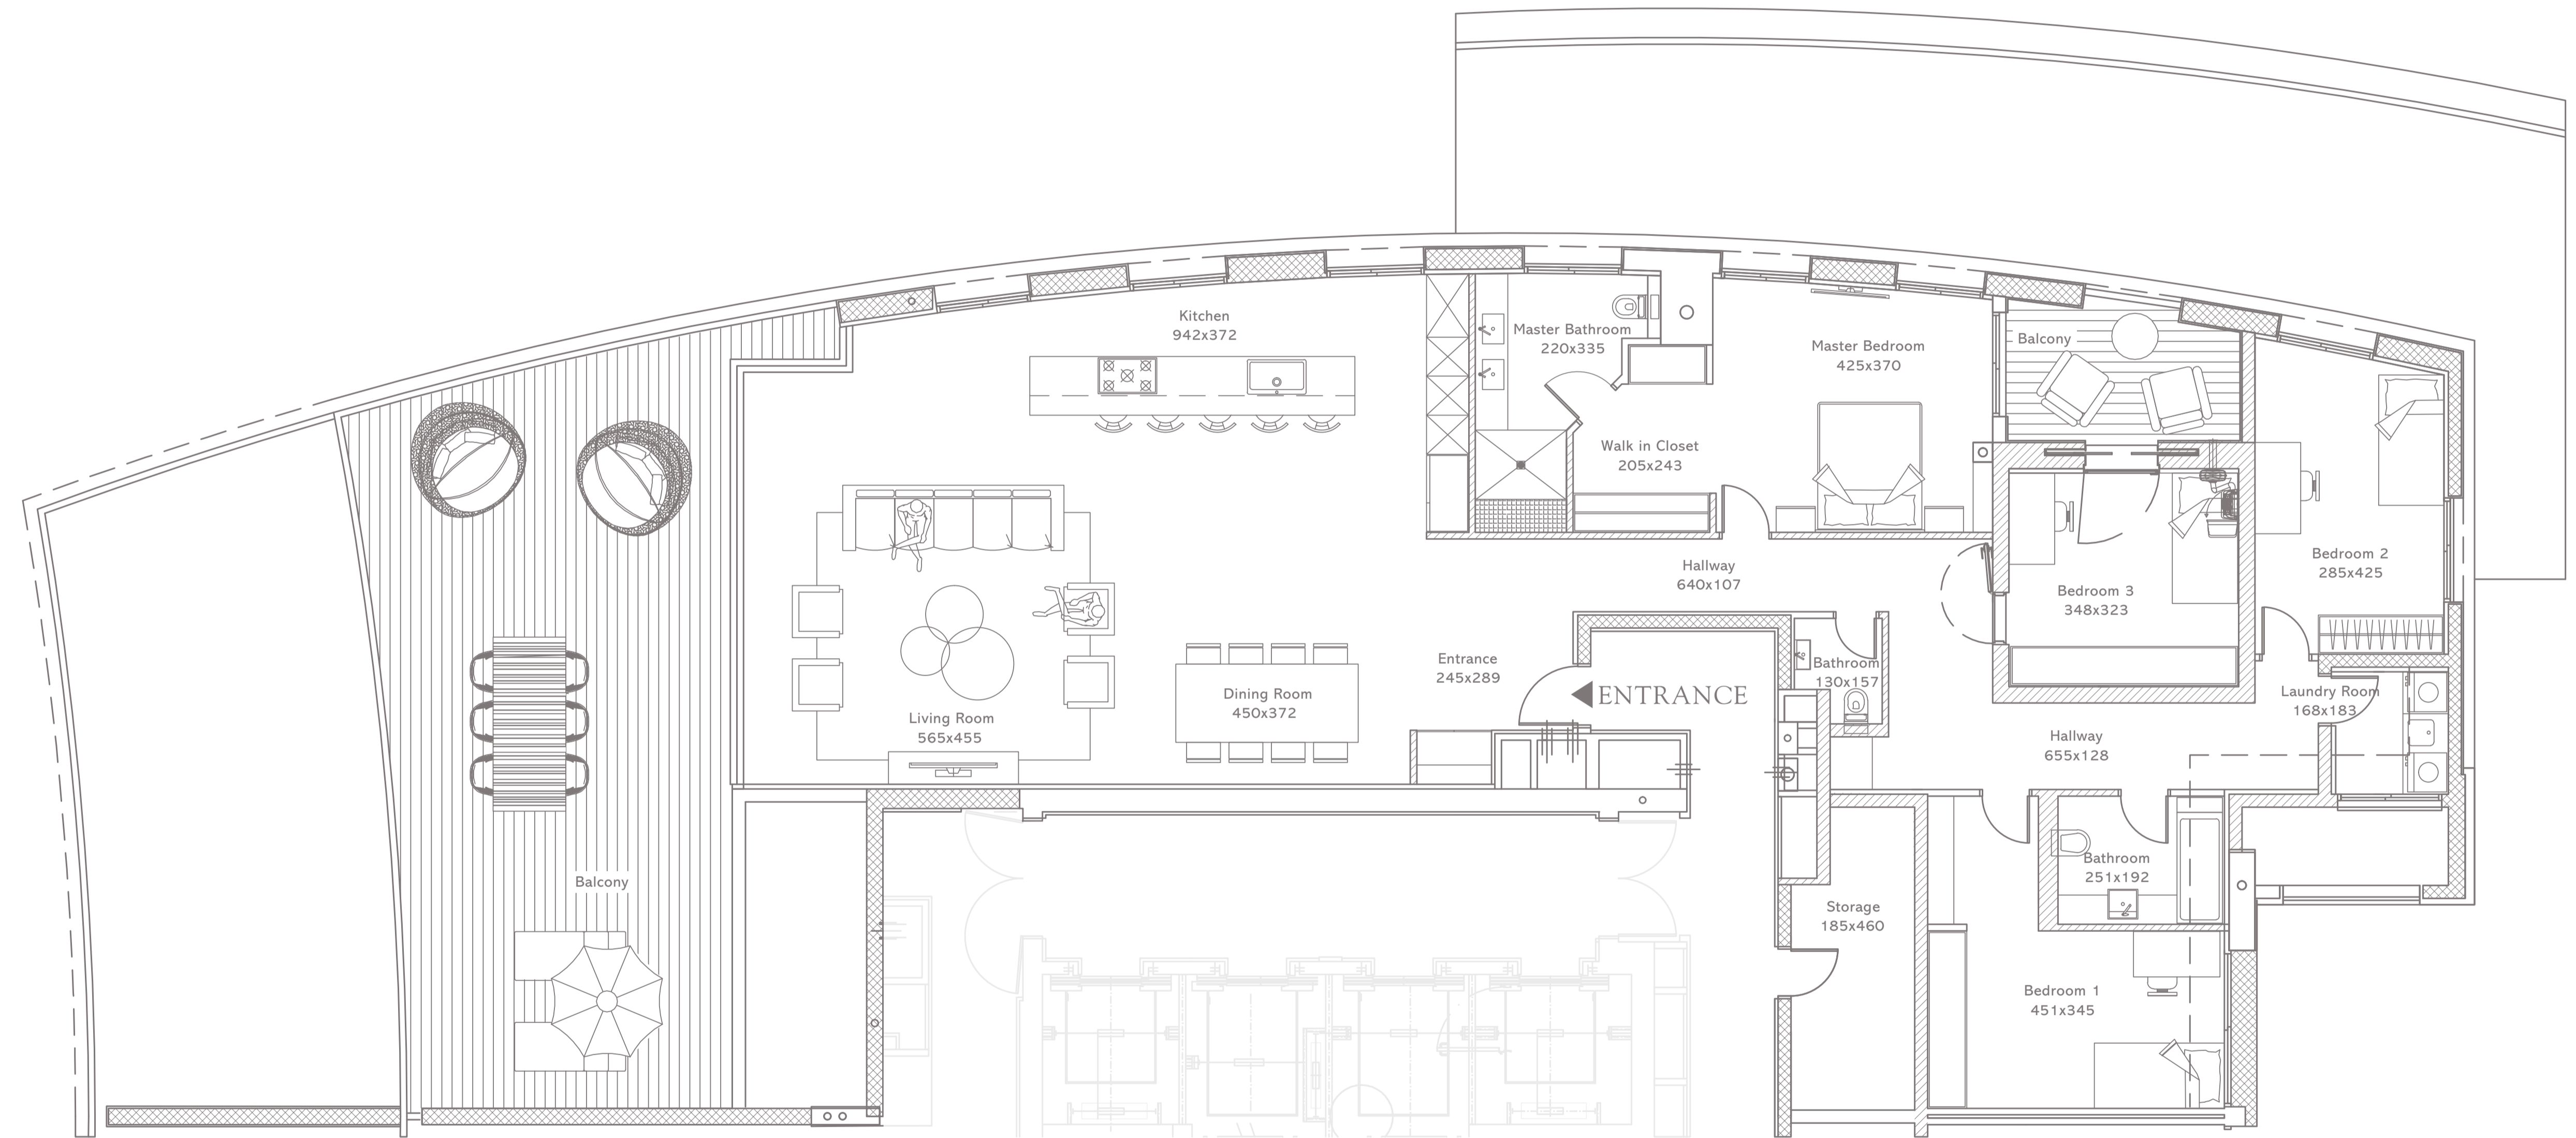

FLOOR
36B

Apartment 218 Sqm
Large Balcony 73 Sqm
Small Balcony 8 Sqm

THE
PENTHOUSE
Series