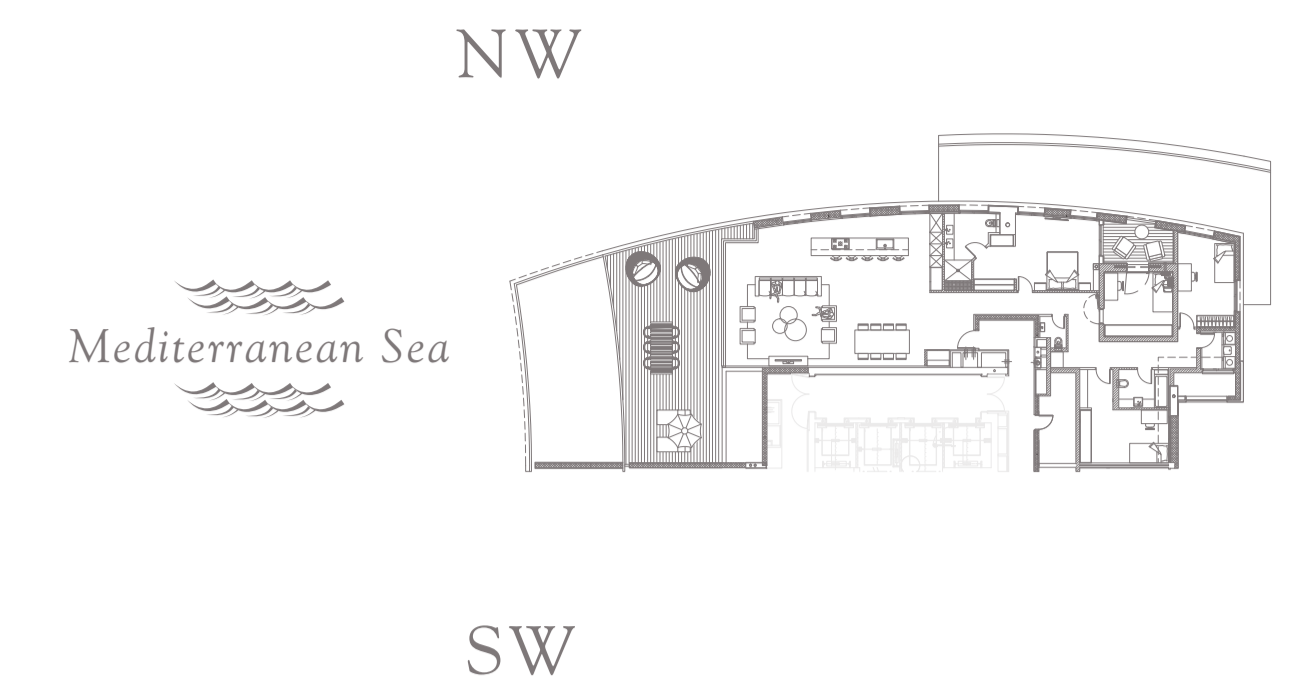

FLOOR
36B

Apartment 218 Sqm
Large Balcony 73 Sqm
Small Balcony 8 Sqm

THE
PENTHOUSE
Series