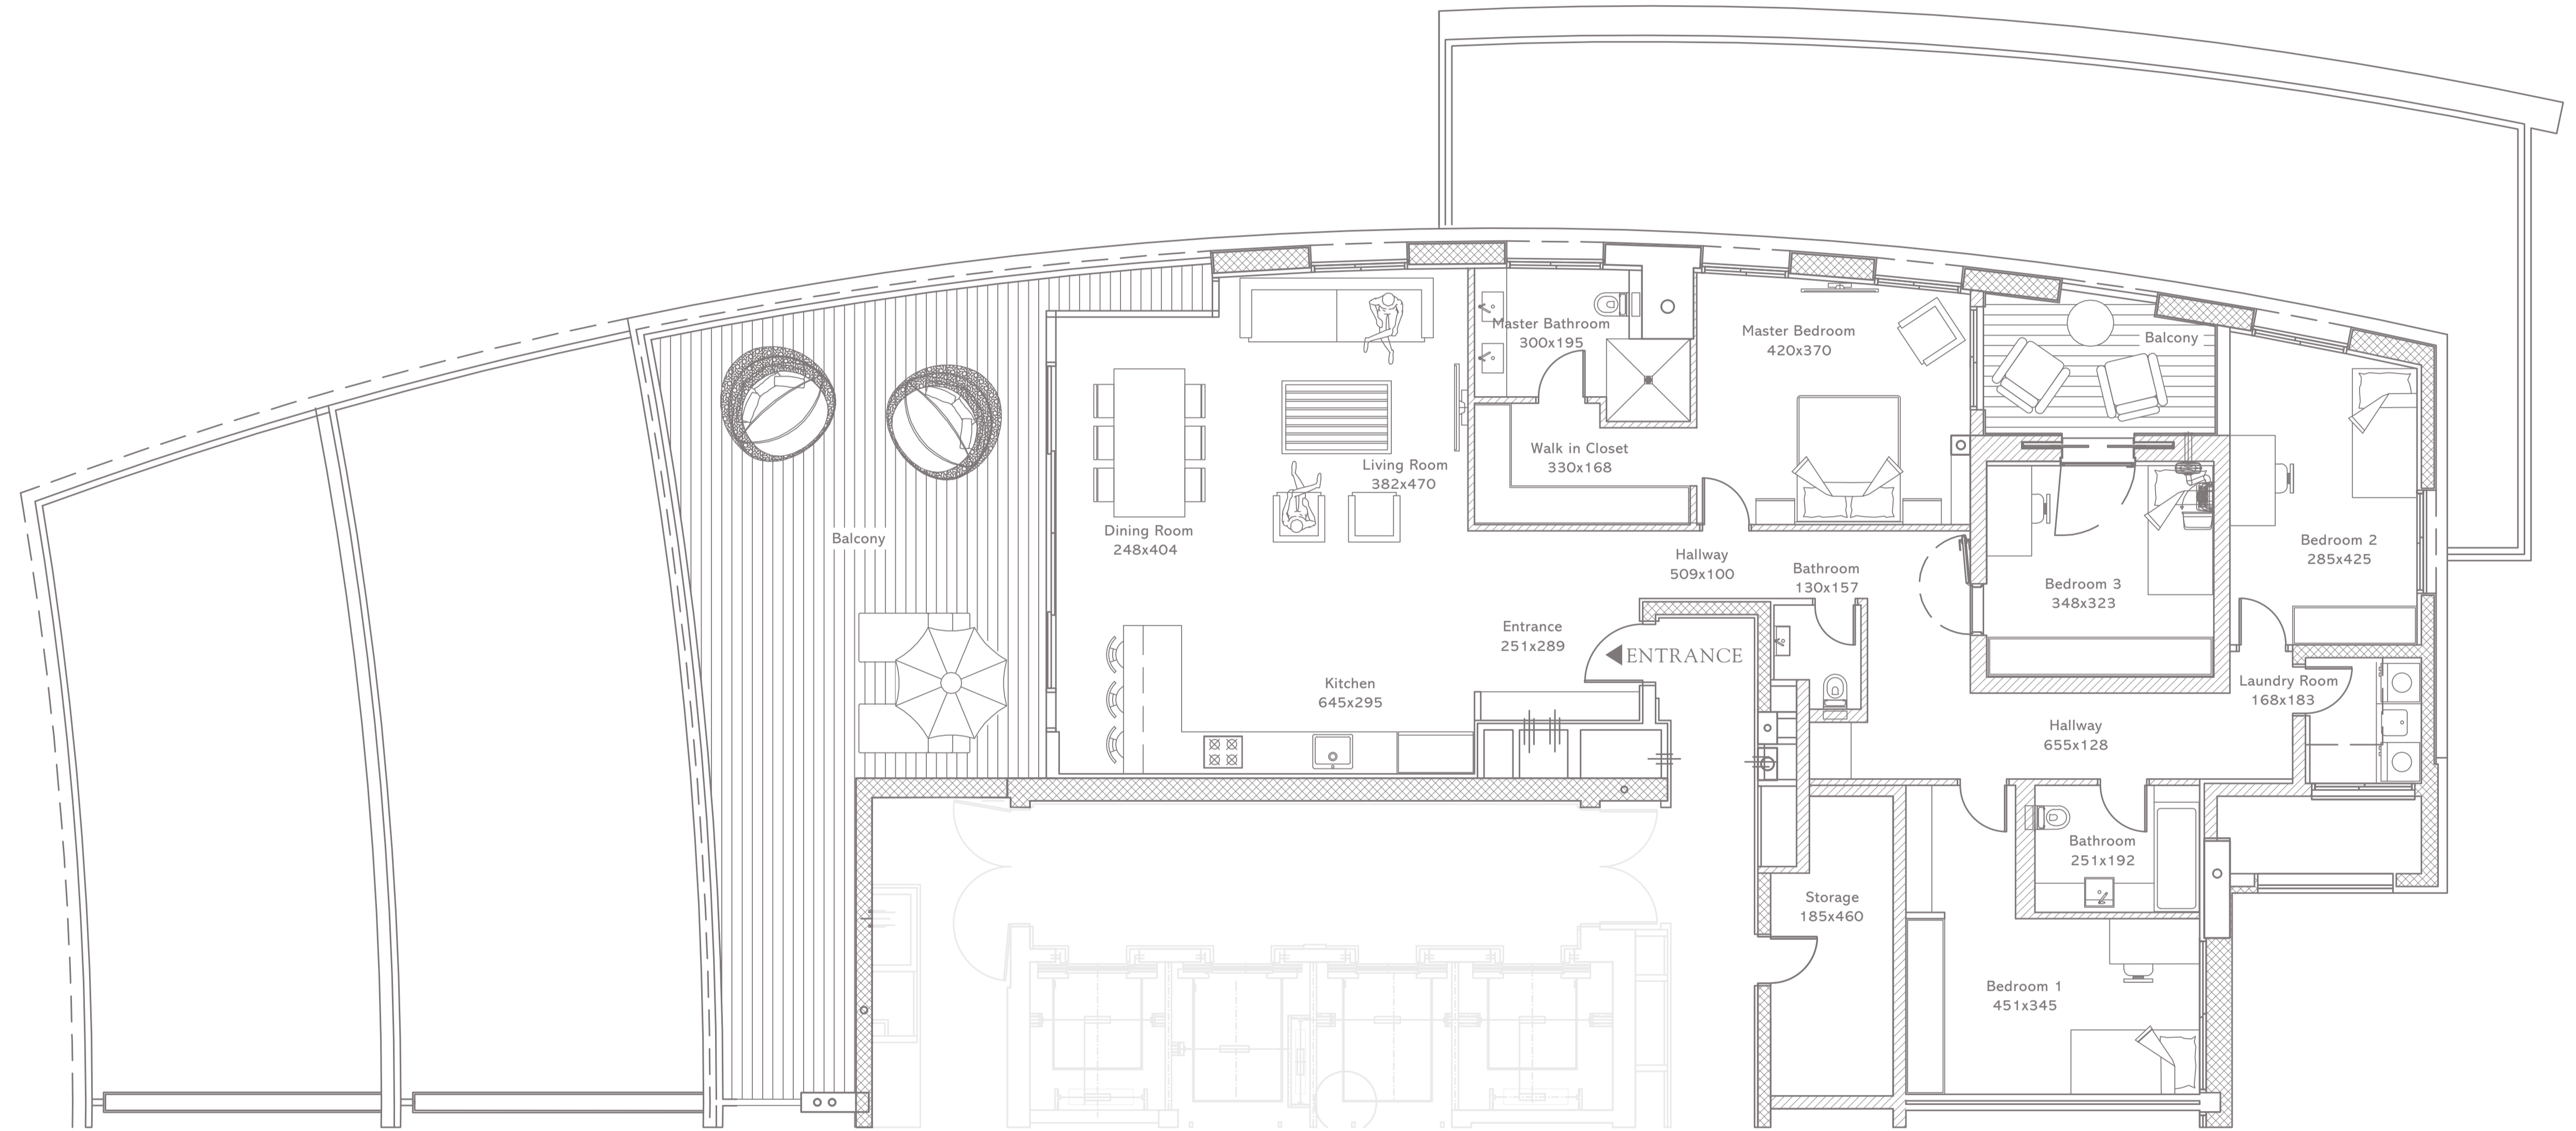

NW

SW

FLOOR 37B

Apartment 180 Sqm
Large Balcony 55 Sqm
Small Balcony 8 Sqm

THE
PENTHOUSE
Series