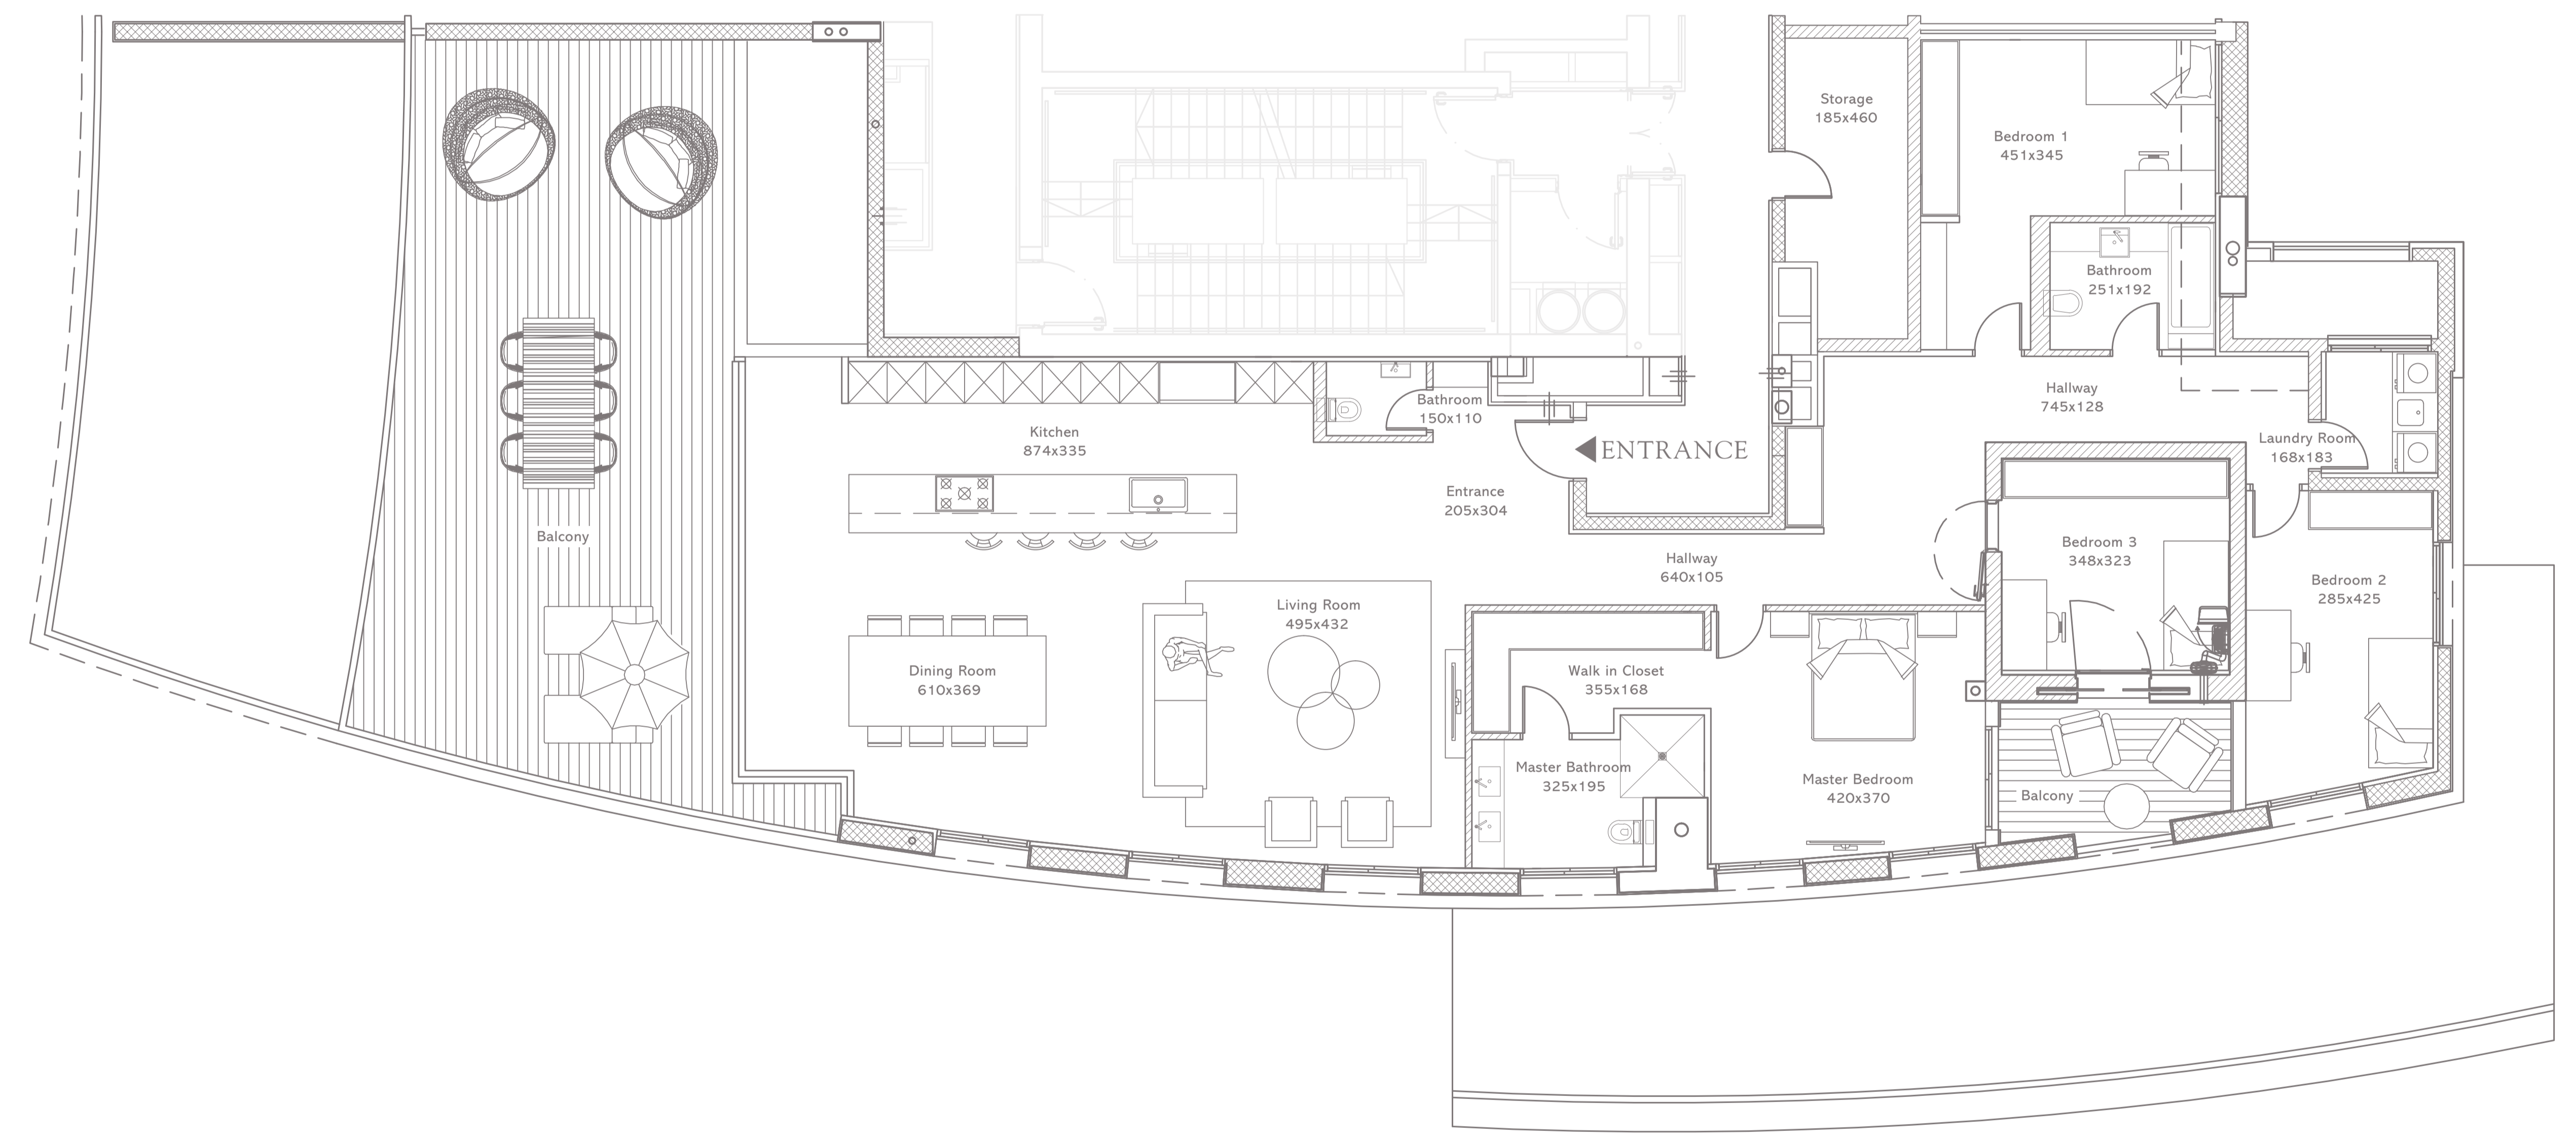

NW

Mediterranean Sea

SW

FLOOR 36A

Apartment 218 Sqm
Large Balcony 73 Sqm
Small Balcony 8 Sqm

THE
PENTHOUSE
Series