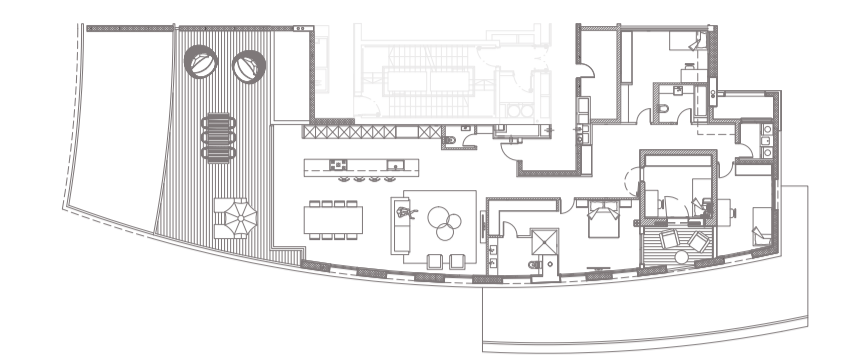

NW

Mediterranean Sea

SW