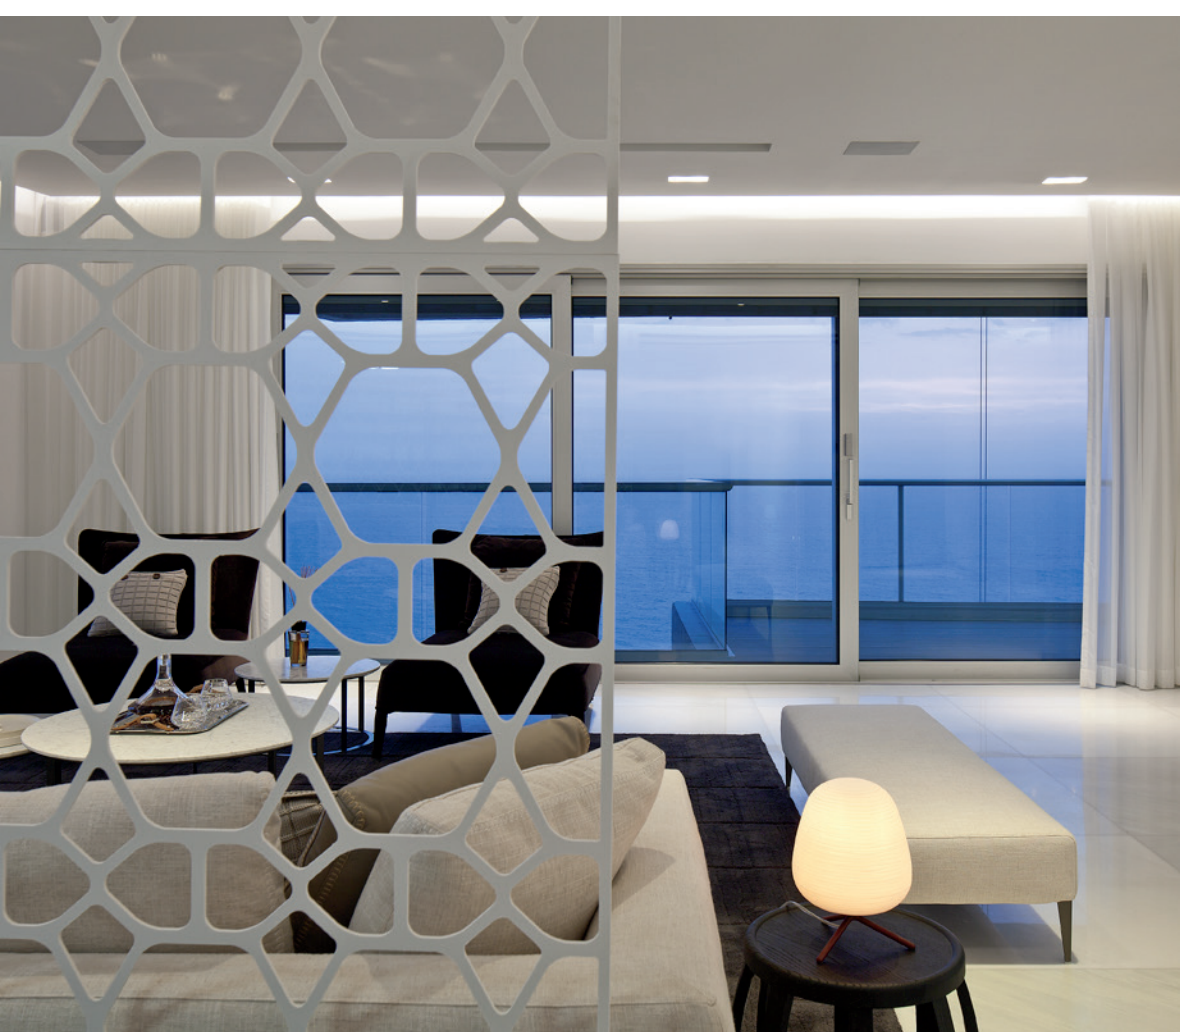

MINI PENTHOUSE
Building 2

SW
View

5
Rooms Apartment
162 sqm

Floor
25
Type 1

Notes