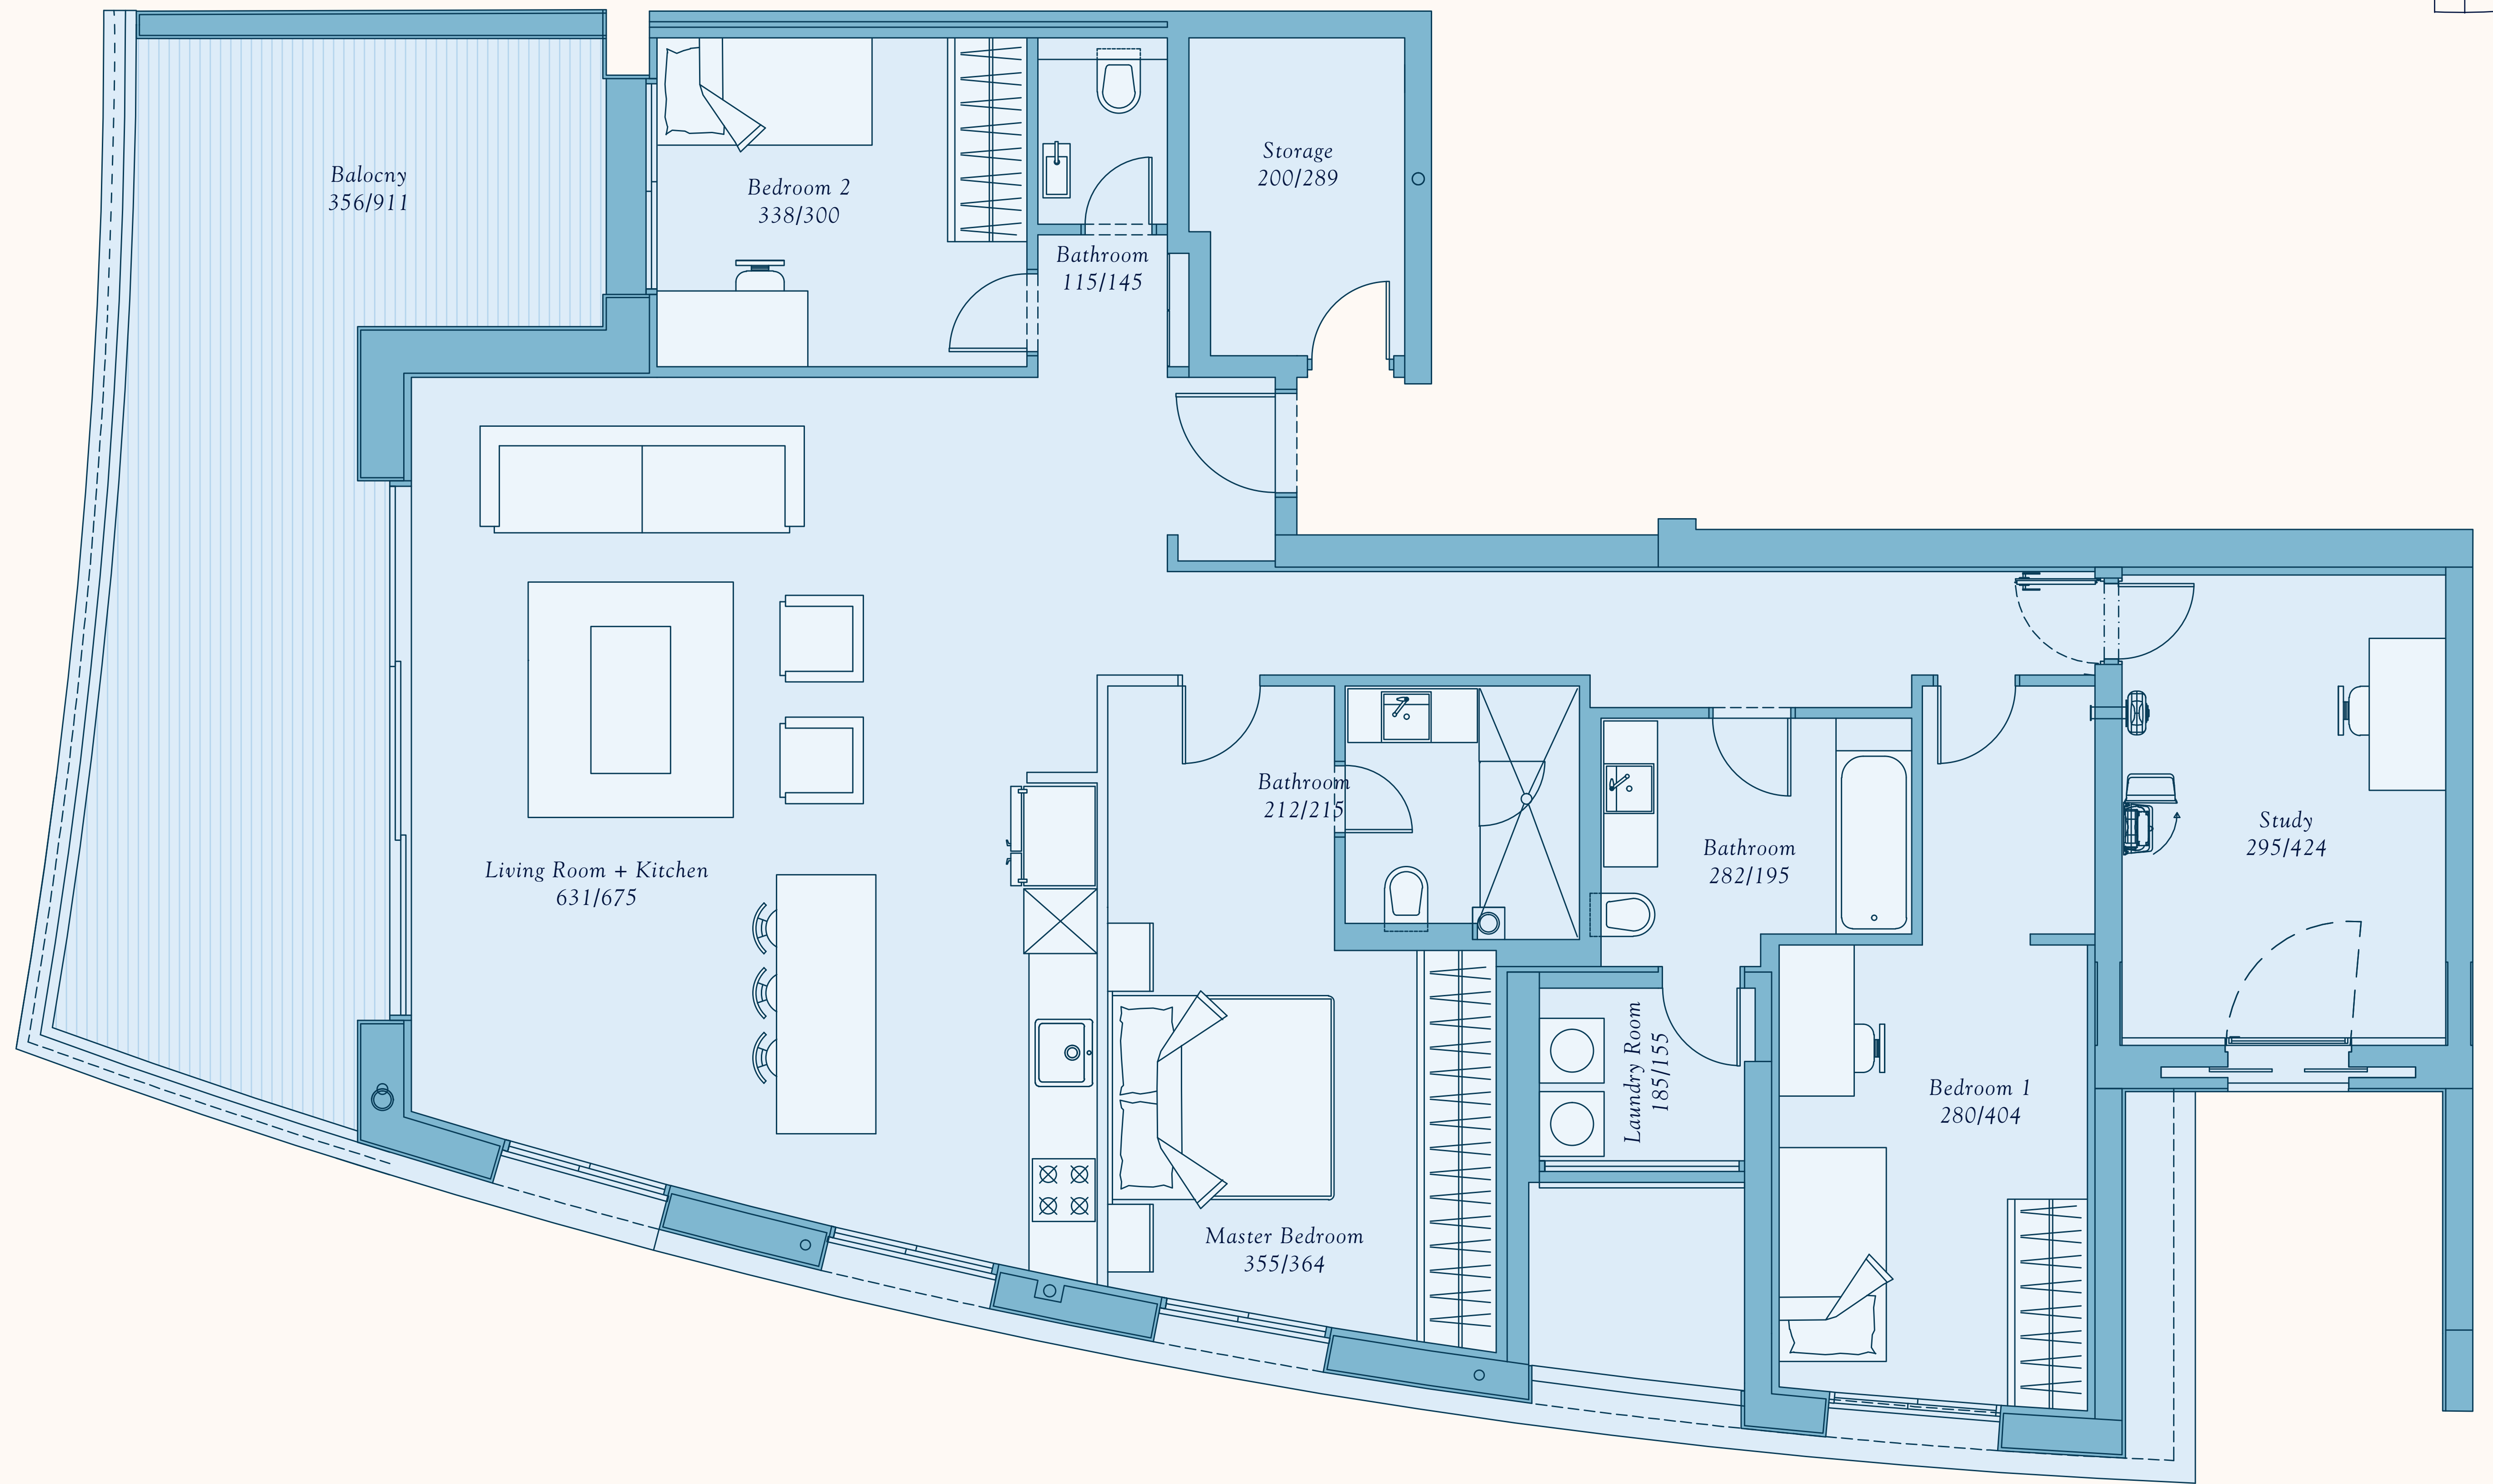

MINI PENTHOUSE
Building 2

SW
View

5
Rooms Apartment
162 sqm

Floor
25
Type 1

Notes