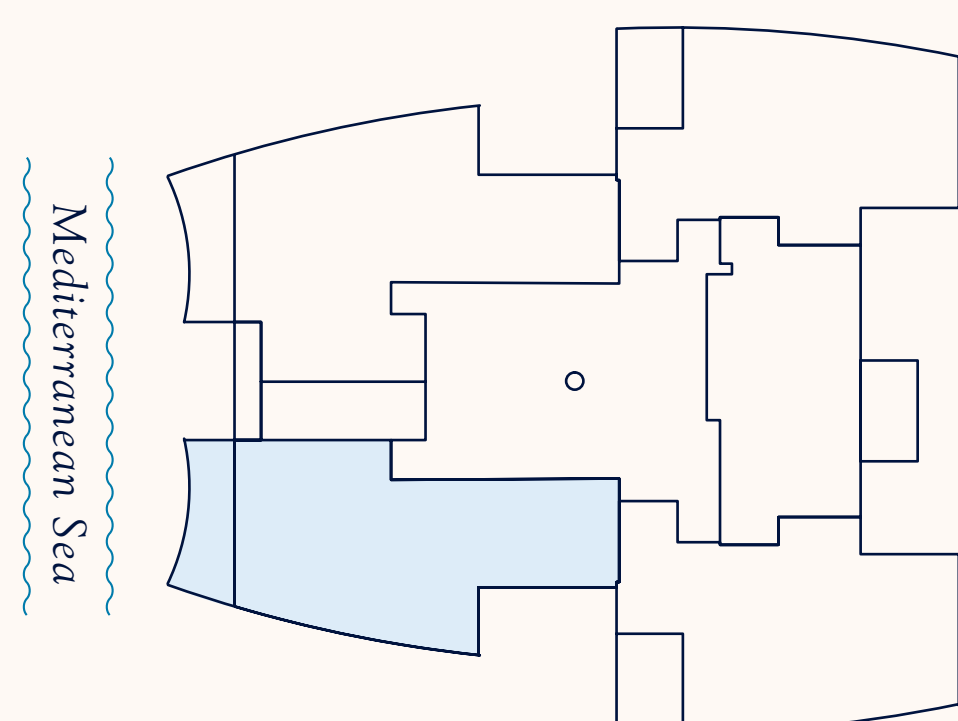

MINI PENTHOUSE
Building 2

SW
View

5
Rooms Apartment
162 sqm

Floor
25
Type 1

Notes