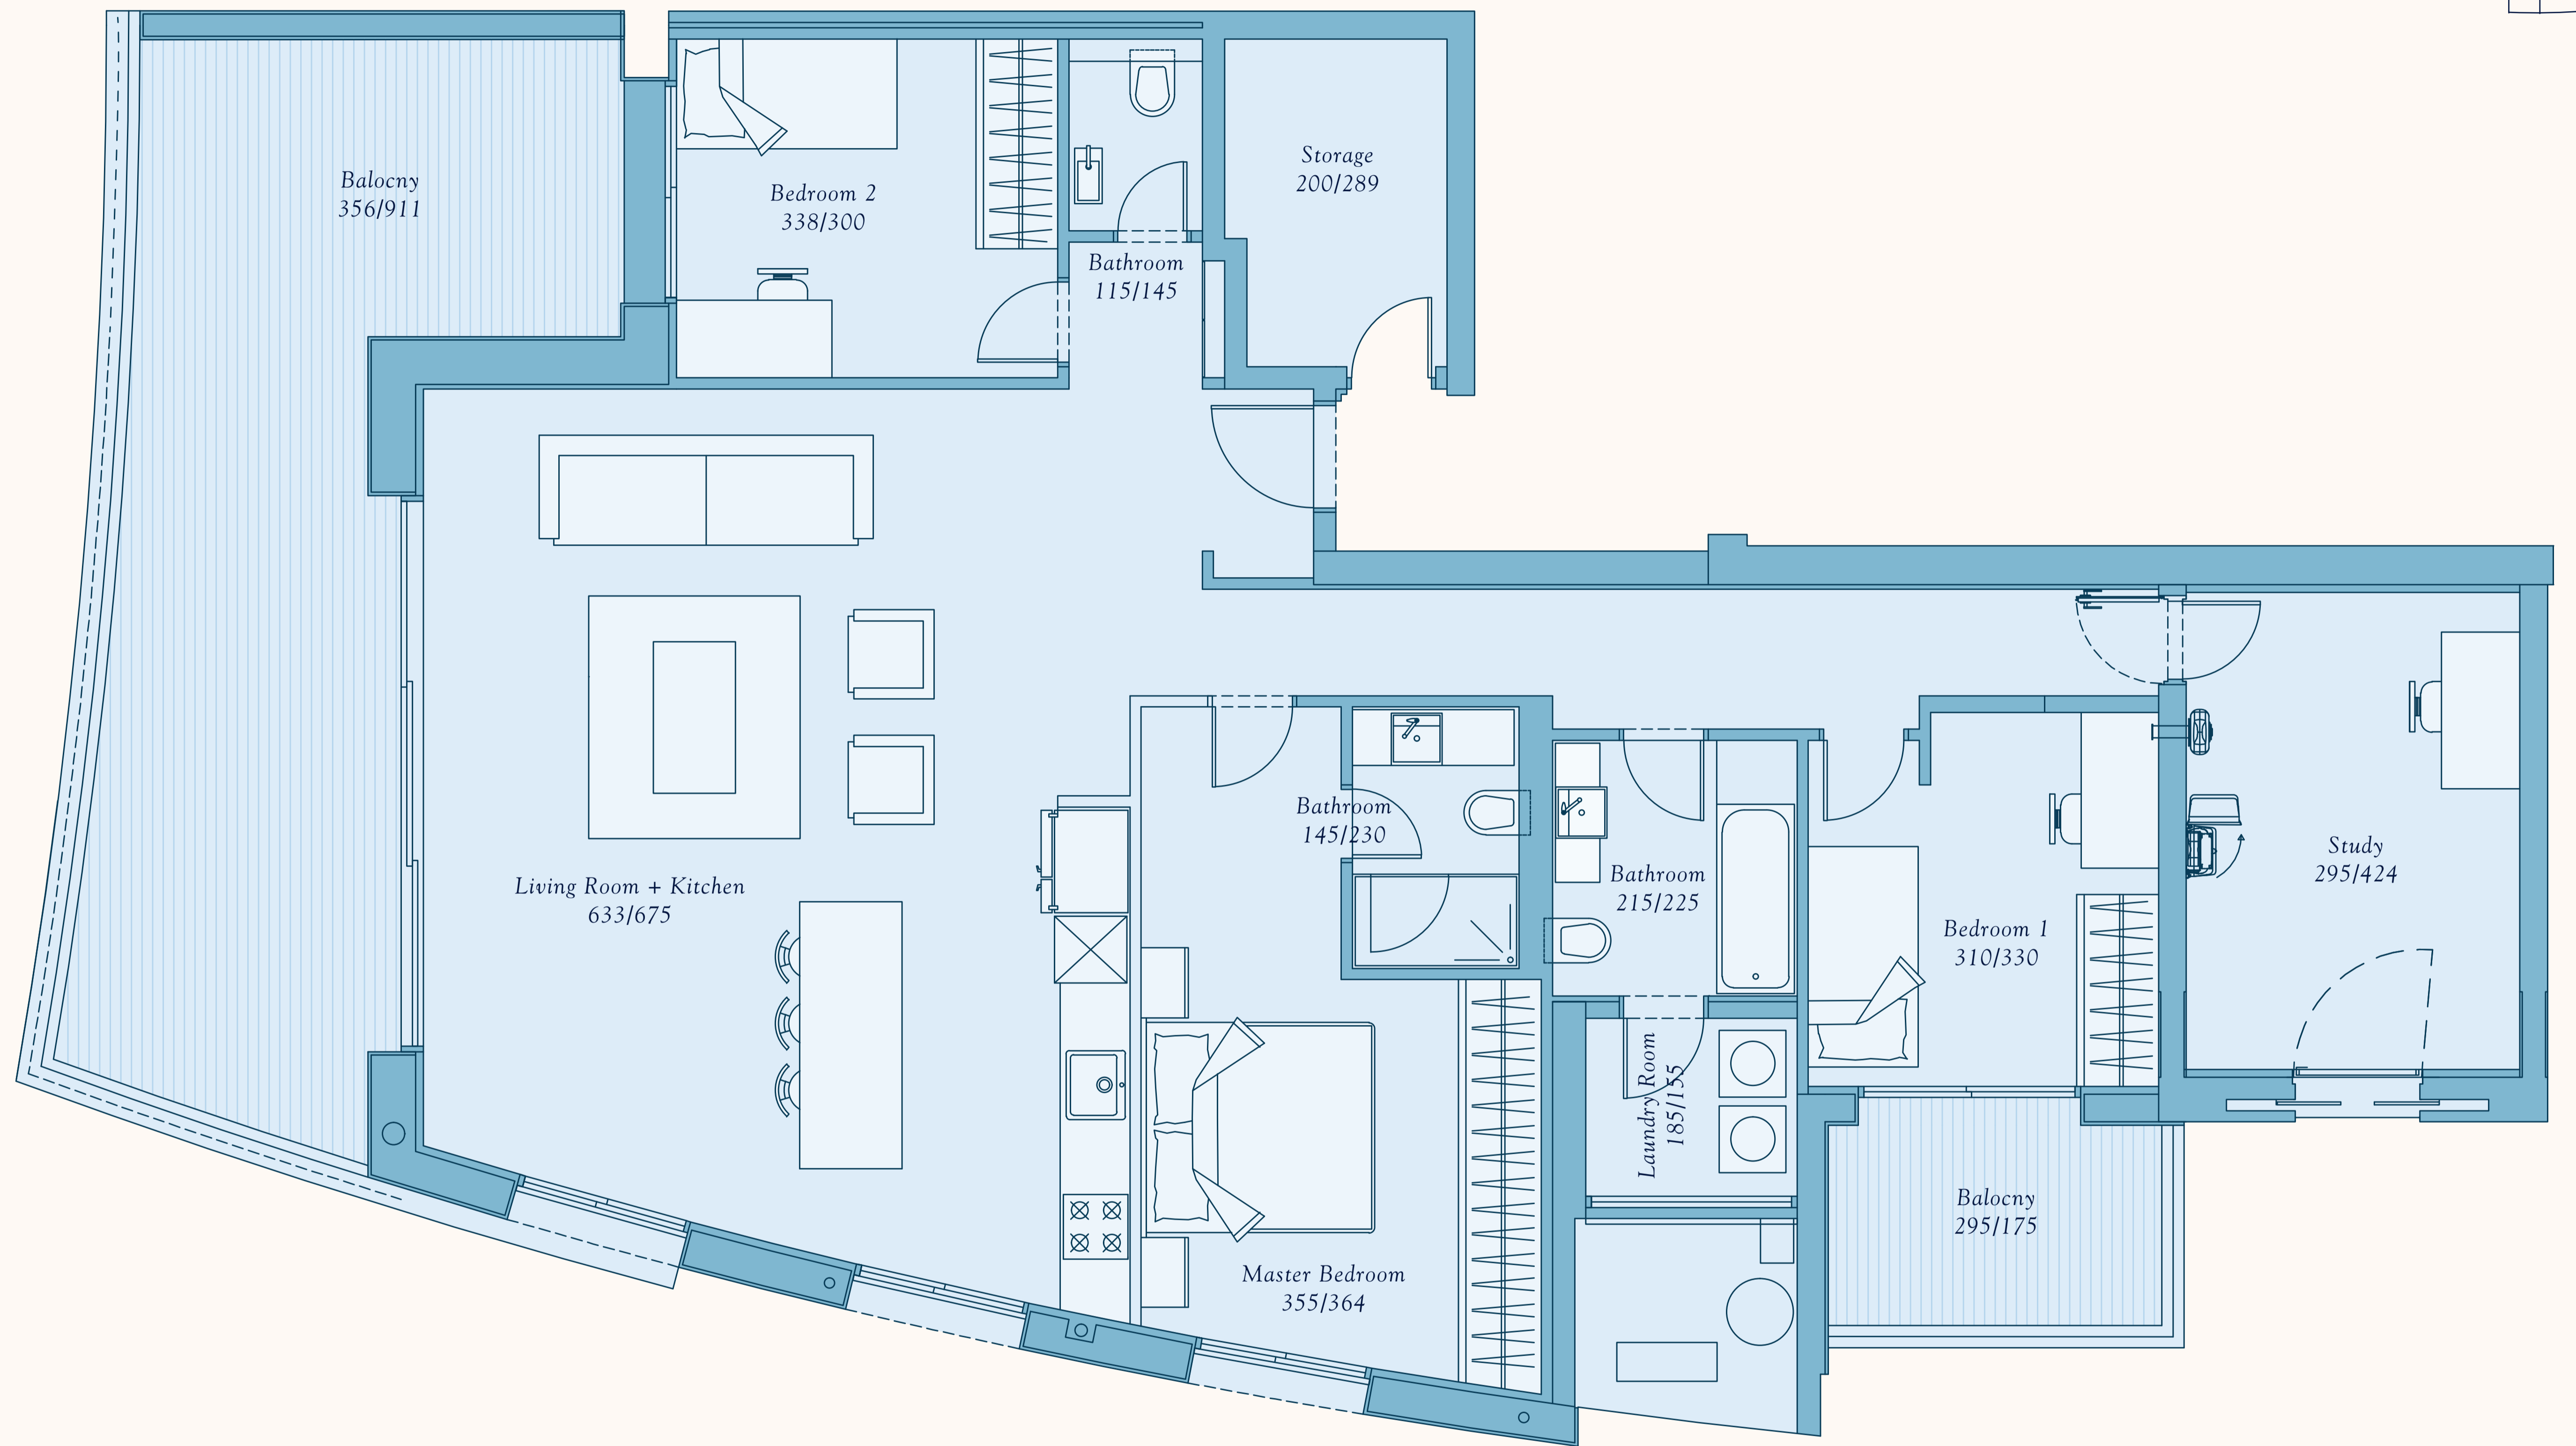

MINI PENTHOUSE
Building 2

SW
View

5
Rooms Apartment
153 sqm

Floor
26
Type 1

Notes
