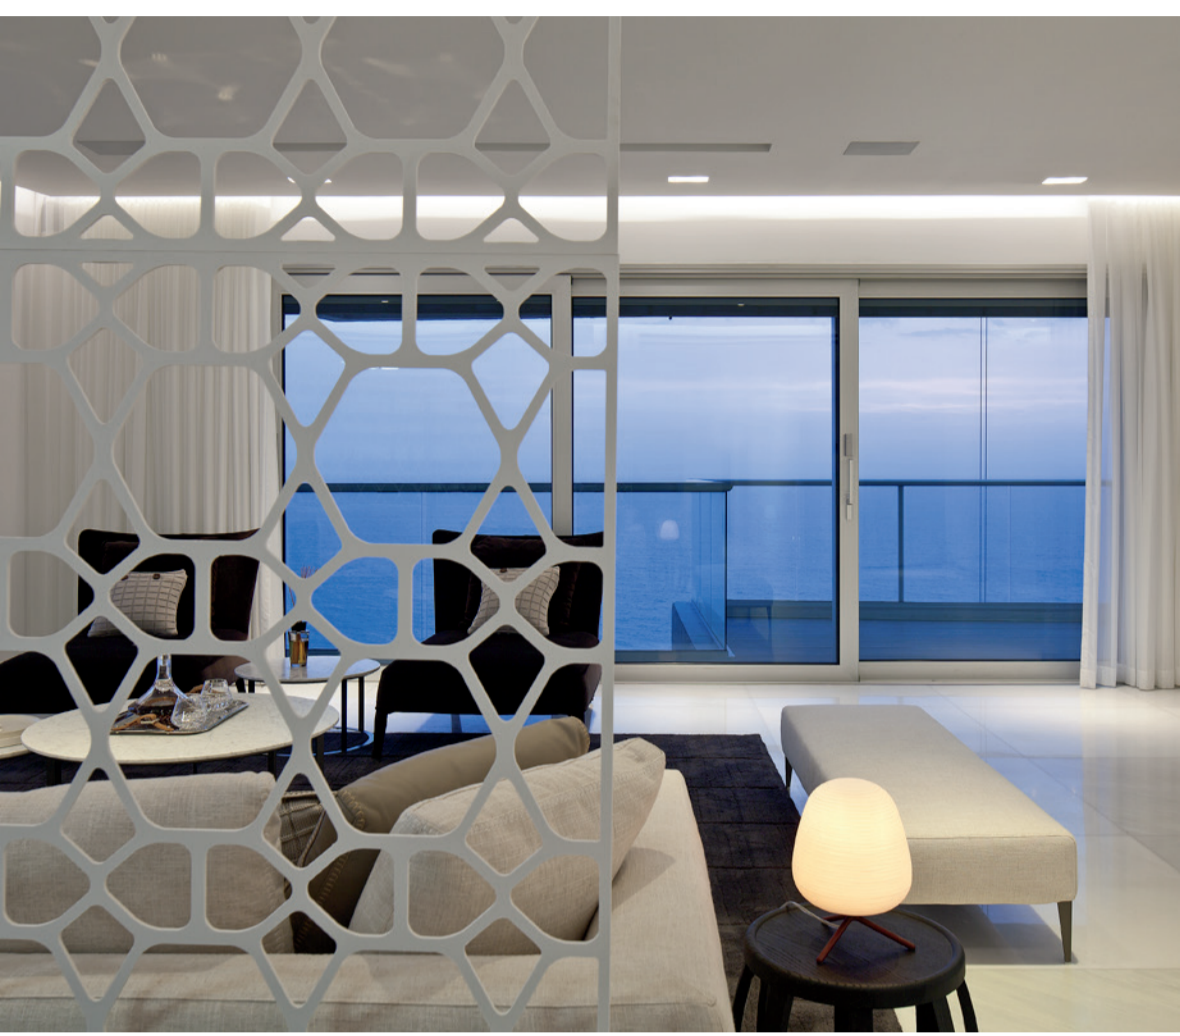

MINI PENTHOUSE
Building 2

SW
View

5
Rooms Apartment
153 sqm

Floor
26
Type 1

Notes
